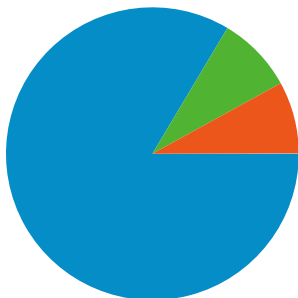

Traffic Sources Overview

- **Search Engines**
  62,484.00 (83.56%)
- **Direct Traffic**
  6,312.00 (8.44%)
- **Referring Sites**
  5,957.00 (7.97%)
- **Other**
  22 (0.03%)

Content Overview

Pages	Pageviews	% Pageviews
/italy/living/itslang.html	16,907	9.32%
/italy/living/idiom.html	7,872	4.34%
/italy/lang/itslangc.html	5,606	3.09%
/	5,473	3.02%
/italy/lang/itslanga.html	4,641	2.56%