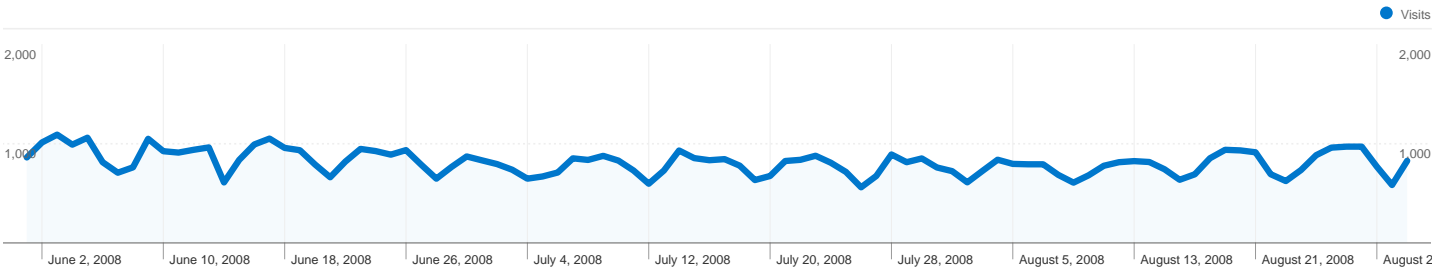

All traffic sources sent a total of 74,775 visits

- **8.44%** Direct Traffic
- **7.97%** Referring Sites
- **83.56%** Search Engines