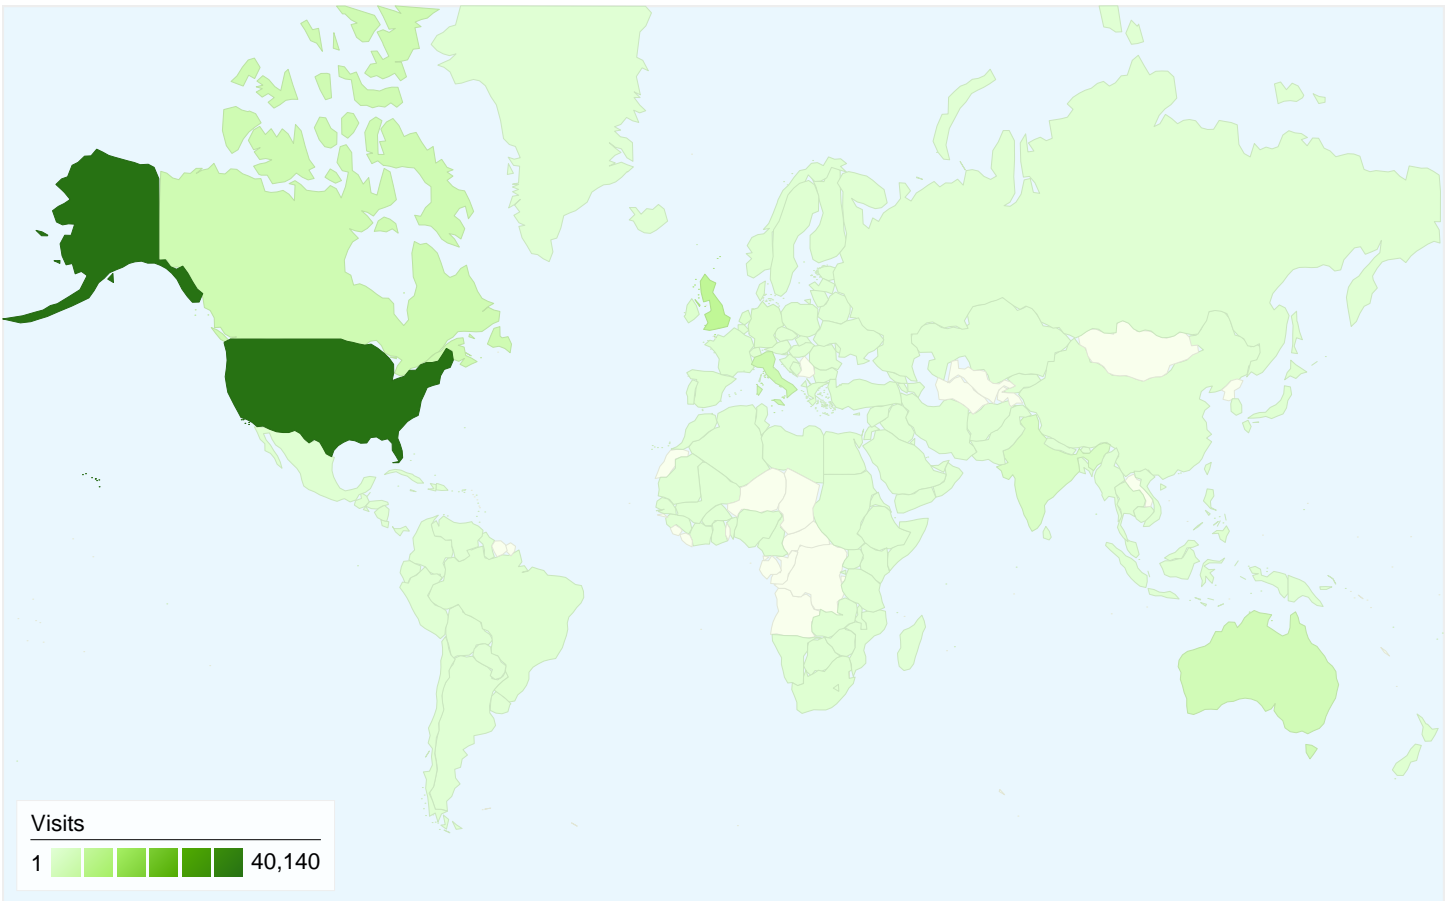

Visitors
66,219

Map Overlay world

Traffic Sources Overview

- **Search Engines**
62,484.00 (83.56%)
- **Direct Traffic**
6,312.00 (8.44%)
- **Referring Sites**
5,957.00 (7.97%)
- **Other**
22 (0.03%)

Content Overview

Browser	Visits	% visits	Connection Speed	Visits	% visits
Internet Explorer	47,216	63.14%	Cable	23,617	31.58%
Firefox	19,558	26.16%	DSL	20,580	27.52%
Safari	5,694	7.61%	Unknown	20,320	27.17%
Mozilla	1,173	1.57%	T1	6,502	8.70%
Opera	904	1.21%	Dialup	2,221	2.97%

All traffic sources sent a total of 74,775 visits

-  **8.44%** Direct Traffic
-  **7.97%** Referring Sites
-  **83.56%** Search Engines

Top Traffic Sources

Sources	Visits	% visits	Keywords	Visits	% visits
google (organic)	54,357	72.69%	italian slang	3,319	5.31%
(direct) ((none))	6,312	8.44%	italian sayings	2,557	4.09%
yahoo (organic)	4,456	5.96%	italian idioms	866	1.39%
msn (organic)	965	1.29%	funny italian phrases	622	1.00%
aol (organic)	948	1.27%	tanti auguri	578	0.93%

74,775 visits came from 176 countries/territories

Site Usage

Visits	Pages/Visit	Avg. Time on Site	% New Visits	Bounce Rate	
74,775 % of Site Total: 100.00%	2.43 Site Avg: 2.43 (0.00%)	00:02:15 Site Avg: 00:02:15 (0.00%)	86.86% Site Avg: 86.81% (0.06%)	67.02% Site Avg: 67.02% (0.00%)	
Country/Territory	Visits	Pages/Visit	Avg. Time on Site	% New Visits	Bounce Rate
United States	40,140	2.61	00:02:21	86.57%	64.05%
United Kingdom	7,432	2.29	00:02:06	87.50%	68.11%
Italy	4,369	2.81	00:03:10	78.07%	67.84%
Canada	3,952	2.39	00:01:58	91.04%	67.26%
Australia	3,479	2.09	00:02:04	89.45%	69.85%
India	1,672	1.72	00:01:21	90.91%	79.31%
Germany	899	2.11	00:02:04	87.10%	71.08%
Ireland	766	1.54	00:00:48	94.39%	83.16%
Netherlands	734	2.06	00:01:50	91.14%	70.71%
France	472	1.97	00:01:32	93.64%	71.40%