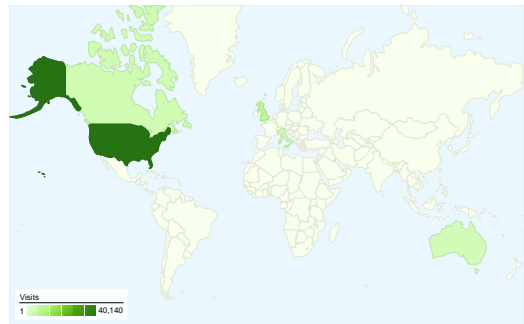

Site Usage

74,775 Visits

67.02% Bounce Rate

181,370 Pageviews

00:02:15 Avg. Time on Site

2.43 Pages/Visit

86.81% % New Visits

Visitors Overview

Visitors
66,219

Map Overlay world

Traffic Sources Overview

- **Search Engines**
62,484.00 (83.56%)
- **Direct Traffic**
6,312.00 (8.44%)
- **Referring Sites**
5,957.00 (7.97%)
- **Other**
22 (0.03%)

Content Overview

All traffic sources sent a total of 74,775 visits

-  **8.44%** Direct Traffic
-  **7.97%** Referring Sites
-  **83.56%** Search Engines

Top Traffic Sources

Sources	Visits	% visits	Keywords	Visits	% visits
google (organic)	54,357	72.69%	italian slang	3,319	5.31%
(direct) ((none))	6,312	8.44%	italian sayings	2,557	4.09%
yahoo (organic)	4,456	5.96%	italian idioms	866	1.39%
msn (organic)	965	1.29%	funny italian phrases	622	1.00%
aol (organic)	948	1.27%	tanti auguri	578	0.93%

74,775 visits came from 176 countries/territories

Site Usage

Visits	Pages/Visit	Avg. Time on Site	% New Visits	Bounce Rate	
74,775 % of Site Total: 100.00%	2.43 Site Avg: 2.43 (0.00%)	00:02:15 Site Avg: 00:02:15 (0.00%)	86.86% Site Avg: 86.81% (0.06%)	67.02% Site Avg: 67.02% (0.00%)	
Country/Territory	Visits	Pages/Visit	Avg. Time on Site	% New Visits	Bounce Rate
United States	40,140	2.61	00:02:21	86.57%	64.05%
United Kingdom	7,432	2.29	00:02:06	87.50%	68.11%
Italy	4,369	2.81	00:03:10	78.07%	67.84%
Canada	3,952	2.39	00:01:58	91.04%	67.26%
Australia	3,479	2.09	00:02:04	89.45%	69.85%
India	1,672	1.72	00:01:21	90.91%	79.31%
Germany	899	2.11	00:02:04	87.10%	71.08%
Ireland	766	1.54	00:00:48	94.39%	83.16%
Netherlands	734	2.06	00:01:50	91.14%	70.71%
France	472	1.97	00:01:32	93.64%	71.40%