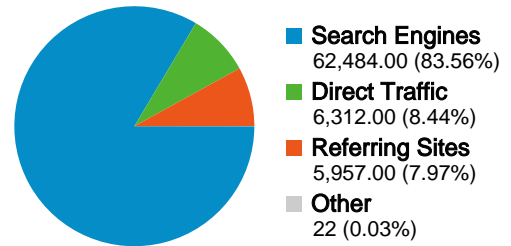

Top Traffic Sources

Sources	Visits	% visits	Keywords	Visits	% visits
google (organic)	54,357	72.69%	italian slang	3,319	5.31%
(direct) ((none))	6,312	8.44%	italian sayings	2,557	4.09%
yahoo (organic)	4,456	5.96%	italian idioms	866	1.39%
msn (organic)	965	1.29%	funny italian phrases	622	1.00%
aol (organic)	948	1.27%	tanti auguri	578	0.93%