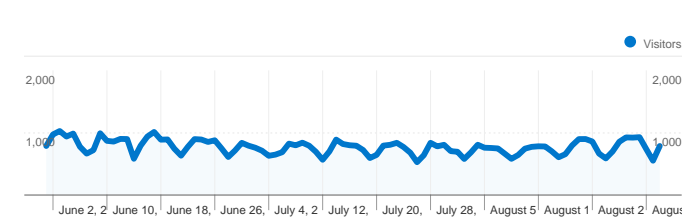

Site Usage

74,775 Visits

67.02% Bounce Rate

181,370 Pageviews

00:02:15 Avg. Time on Site

2.43 Pages/Visit

86.81% % New Visits

Visitors Overview

-  **74,775** Visits
-  **66,219** Absolute Unique Visitors
-  **181,370** Pageviews
-  **2.43** Average Pageviews
-  **00:02:15** Time on Site
-  **67.02%** Bounce Rate
-  **86.87%** New Visits

Technical Profile

74,775 visits came from 176 countries/territories

Site Usage

Visits	Pages/Visit	Avg. Time on Site	% New Visits	Bounce Rate	
74,775 % of Site Total: 100.00%	2.43 Site Avg: 2.43 (0.00%)	00:02:15 Site Avg: 00:02:15 (0.00%)	86.86% Site Avg: 86.81% (0.06%)	67.02% Site Avg: 67.02% (0.00%)	
Country/Territory	Visits	Pages/Visit	Avg. Time on Site	% New Visits	Bounce Rate
United States	40,140	2.61	00:02:21	86.57%	64.05%
United Kingdom	7,432	2.29	00:02:06	87.50%	68.11%
Italy	4,369	2.81	00:03:10	78.07%	67.84%
Canada	3,952	2.39	00:01:58	91.04%	67.26%
Australia	3,479	2.09	00:02:04	89.45%	69.85%
India	1,672	1.72	00:01:21	90.91%	79.31%
Germany	899	2.11	00:02:04	87.10%	71.08%
Ireland	766	1.54	00:00:48	94.39%	83.16%
Netherlands	734	2.06	00:01:50	91.14%	70.71%
France	472	1.97	00:01:32	93.64%	71.40%